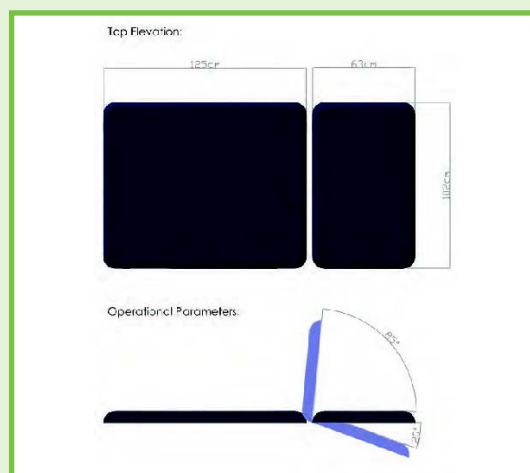

BARIATRIC

Fortress Altitude Bobath 2 Section Table

Fortress Altitude Bobath 2 Section Table

With the increasing requirements for examination couches with the capacity of supporting extremely heavy patients, Fortress have designed this range of electric lift models that combine a safe working load/lifting capacity of 320kgs. They also feature extra thick upholstery for maximum patient comfort. The Fortress Altitude Bobath Table is ideal for treating patients with neurological conditions and head injuries. Its sturdy wide top makes the couch safe for the therapist to work together with the patient.

| Product Code | Product Name | Width | Length | Height |
|--------------|--|-------|--------|---------|
| BAAA-1020A | Fortress Altitude Bobath 3 Section Table | 120cm | 204cm | 50-95cm |

SHA020914-2.1